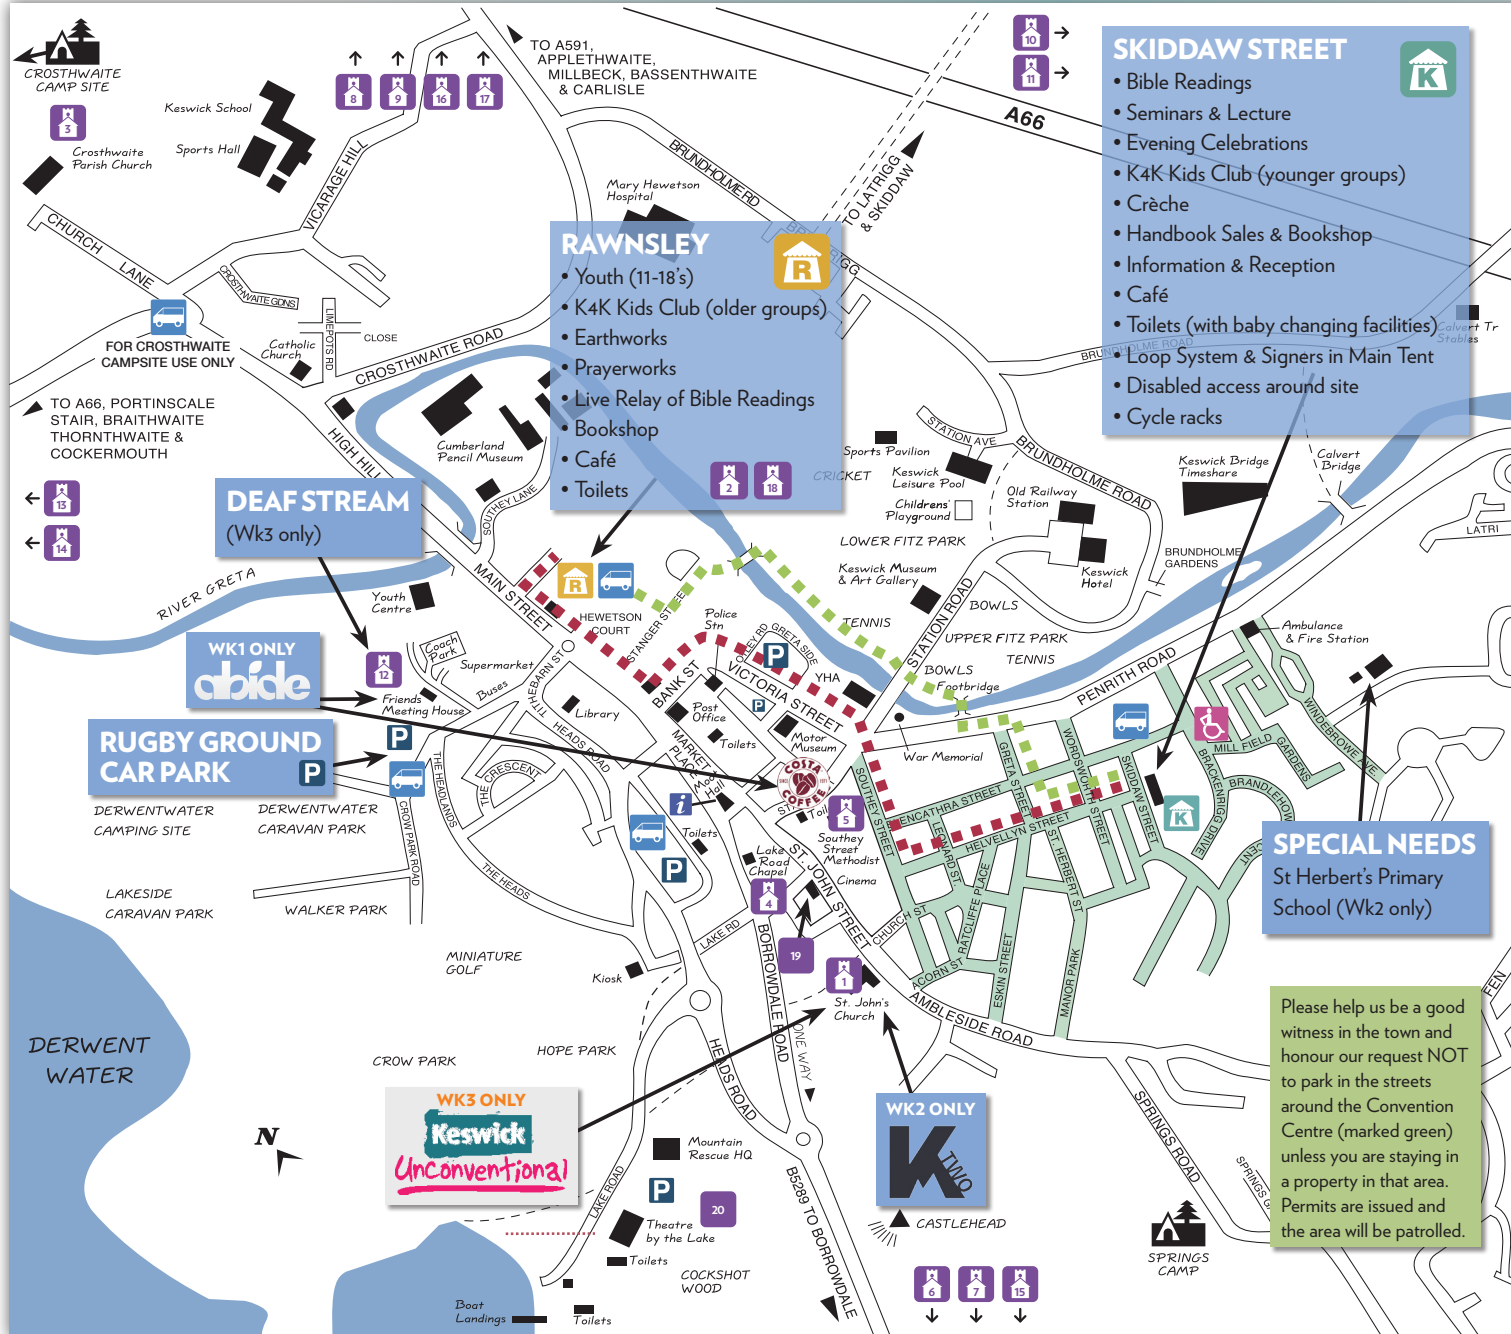

KESWICK TOWN MAP

KEY

- Car Parks
- Convention Minibus Stop
- No Parking Zone (except residents /B&B guests)
- Parking for disabled drivers only (Limited space - permit required, available from Reception)
- Tourist Info (Handbook sales)
- Christian Campsites (Run by volunteers only for duration of Convention)
- Scenic footpath route
- Town footpath route

VENUES

Used for Sunday Services and Seminar Tracks (denoted by **S** below). See page 11 for Sunday preachers in local churches.

- St John's Church **S** - Wk1
- King's Church (in Convention Youth Tent)
- Crosthwaite Parish Church
- Lake Road Chapel Evangelical Congregational **S** - All Weeks
- Southey Street Methodist **S** - All Weeks
- St Andrew's, Borrowdale
- Grange Methodist Church
- St John's, Bassenthwaite
- St Bega's, Bassenthwaite
- St Mary's, Threlkeld
- St John's in the Vale
- Friends Meeting House
- St Herbert's, Braithwaite
- Newlands Church
- Holy Trinity, Grange
- St James', Uldale
- Bassenthwaite Methodist Church
- Crosthwaite Parish Room
- Cinema **S** - Wk2 & Wk3
- Theatre by the Lake